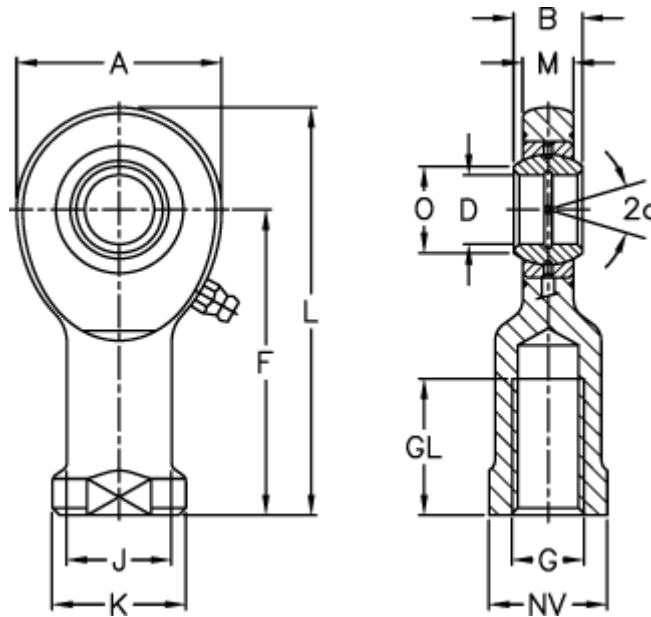

Data Sheet

Article number: 03480017
Description: Fluro Rod end EIL 17
Note: 17

Measures

A	= 46	J	= 24
a (degrees)	= 10	K	= 30
B	= 14	L	= 90
D	= 17	M	= 11
Dynamic drive (kN)	= 21.2	NV	= 27
F	= 67	O	= 20.7
g	= M16	Static drive kN	= 54.5
GL	= 33	Weight	= 220